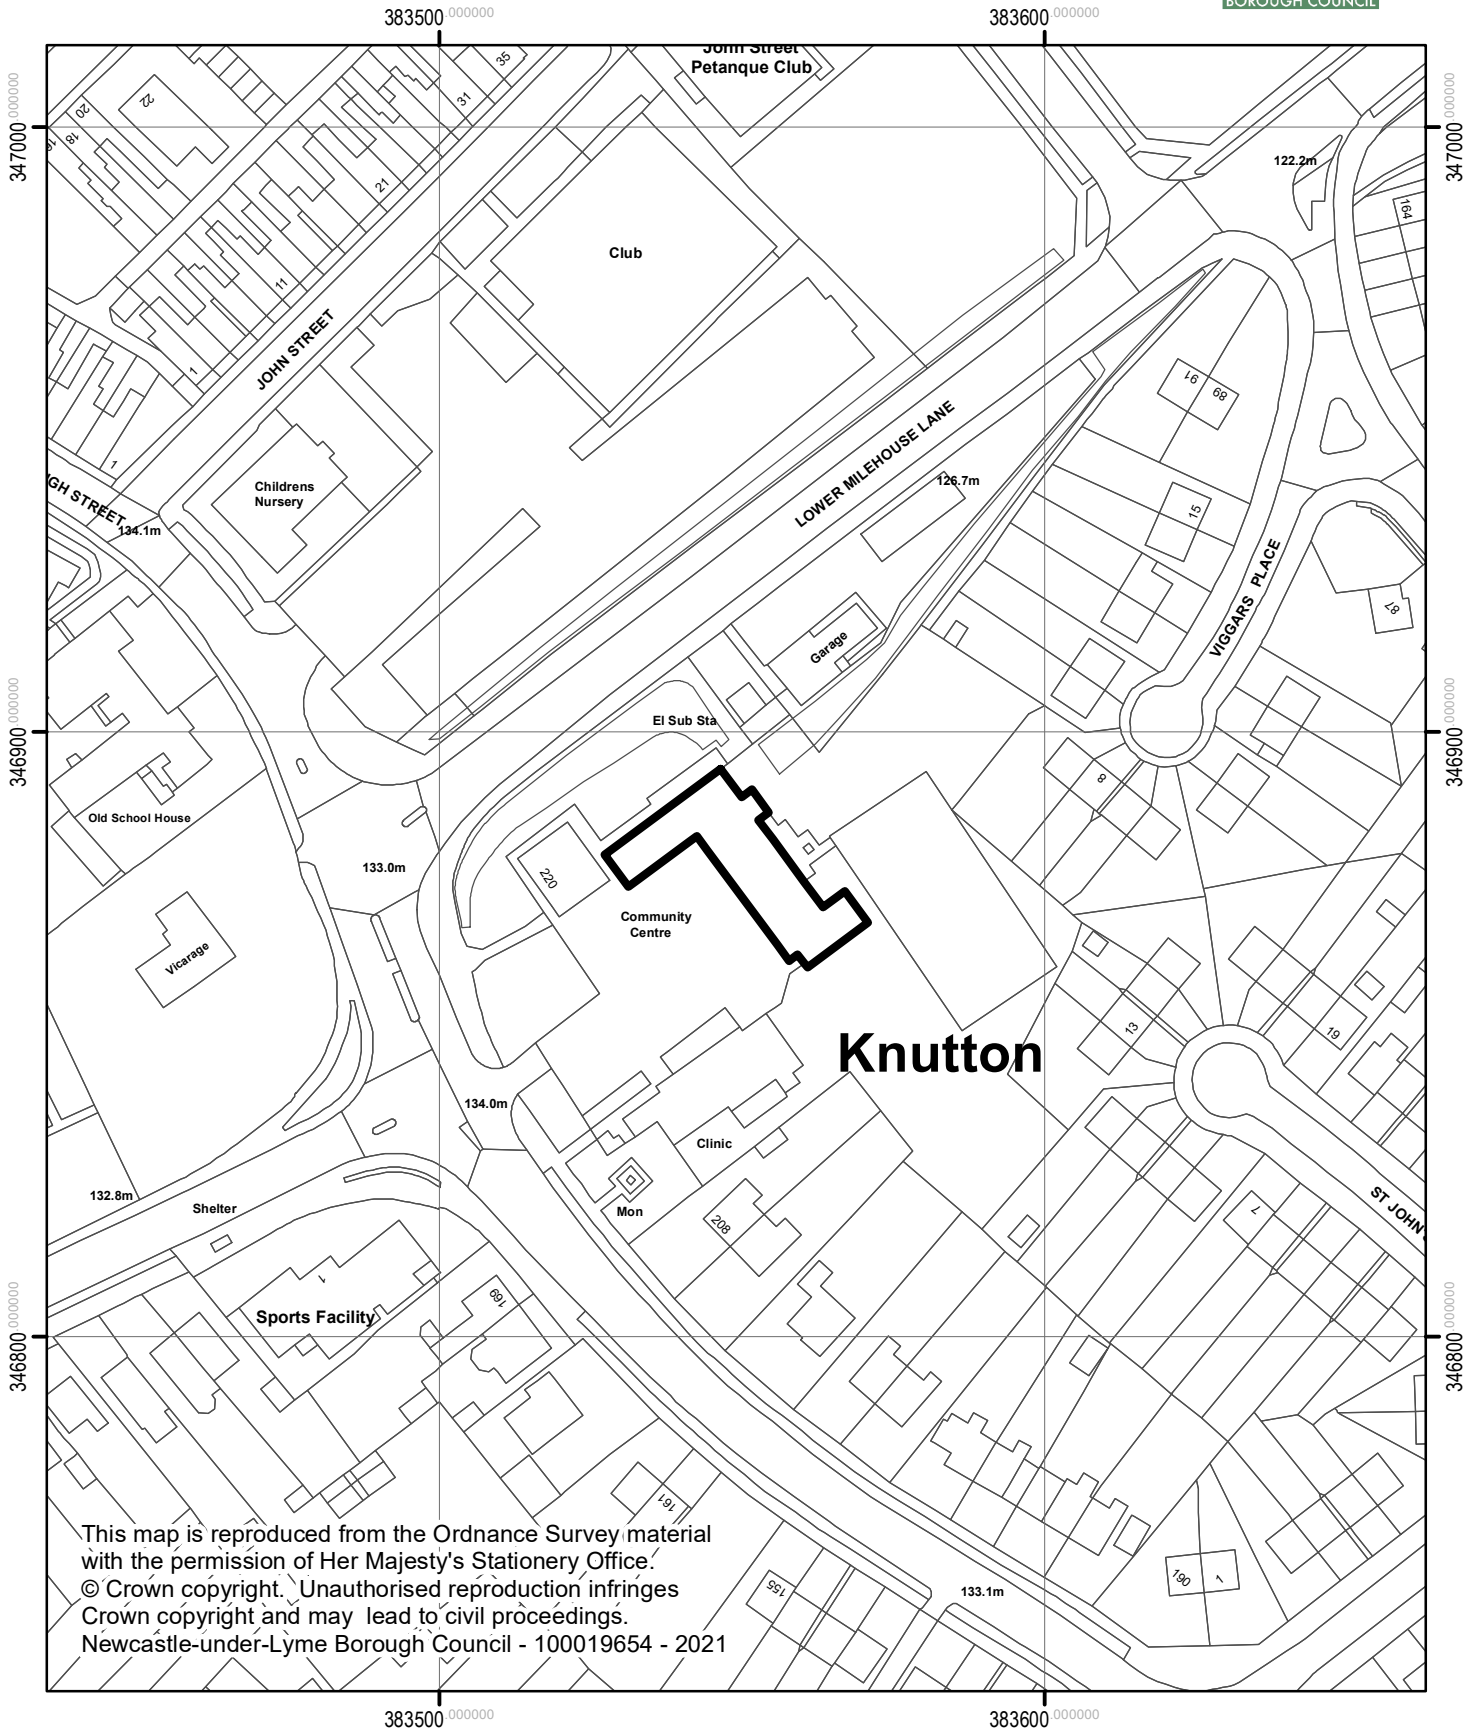

# Knutton Community Centre, Knutton Lane, Knutton

This map is reproduced from the Ordnance Survey material with the permission of Her Majesty's Stationery Office.  
© Crown copyright. Unauthorised reproduction infringes Crown copyright and may lead to civil proceedings.  
Newcastle-under-Lyme Borough Council - 100019654 - 2021